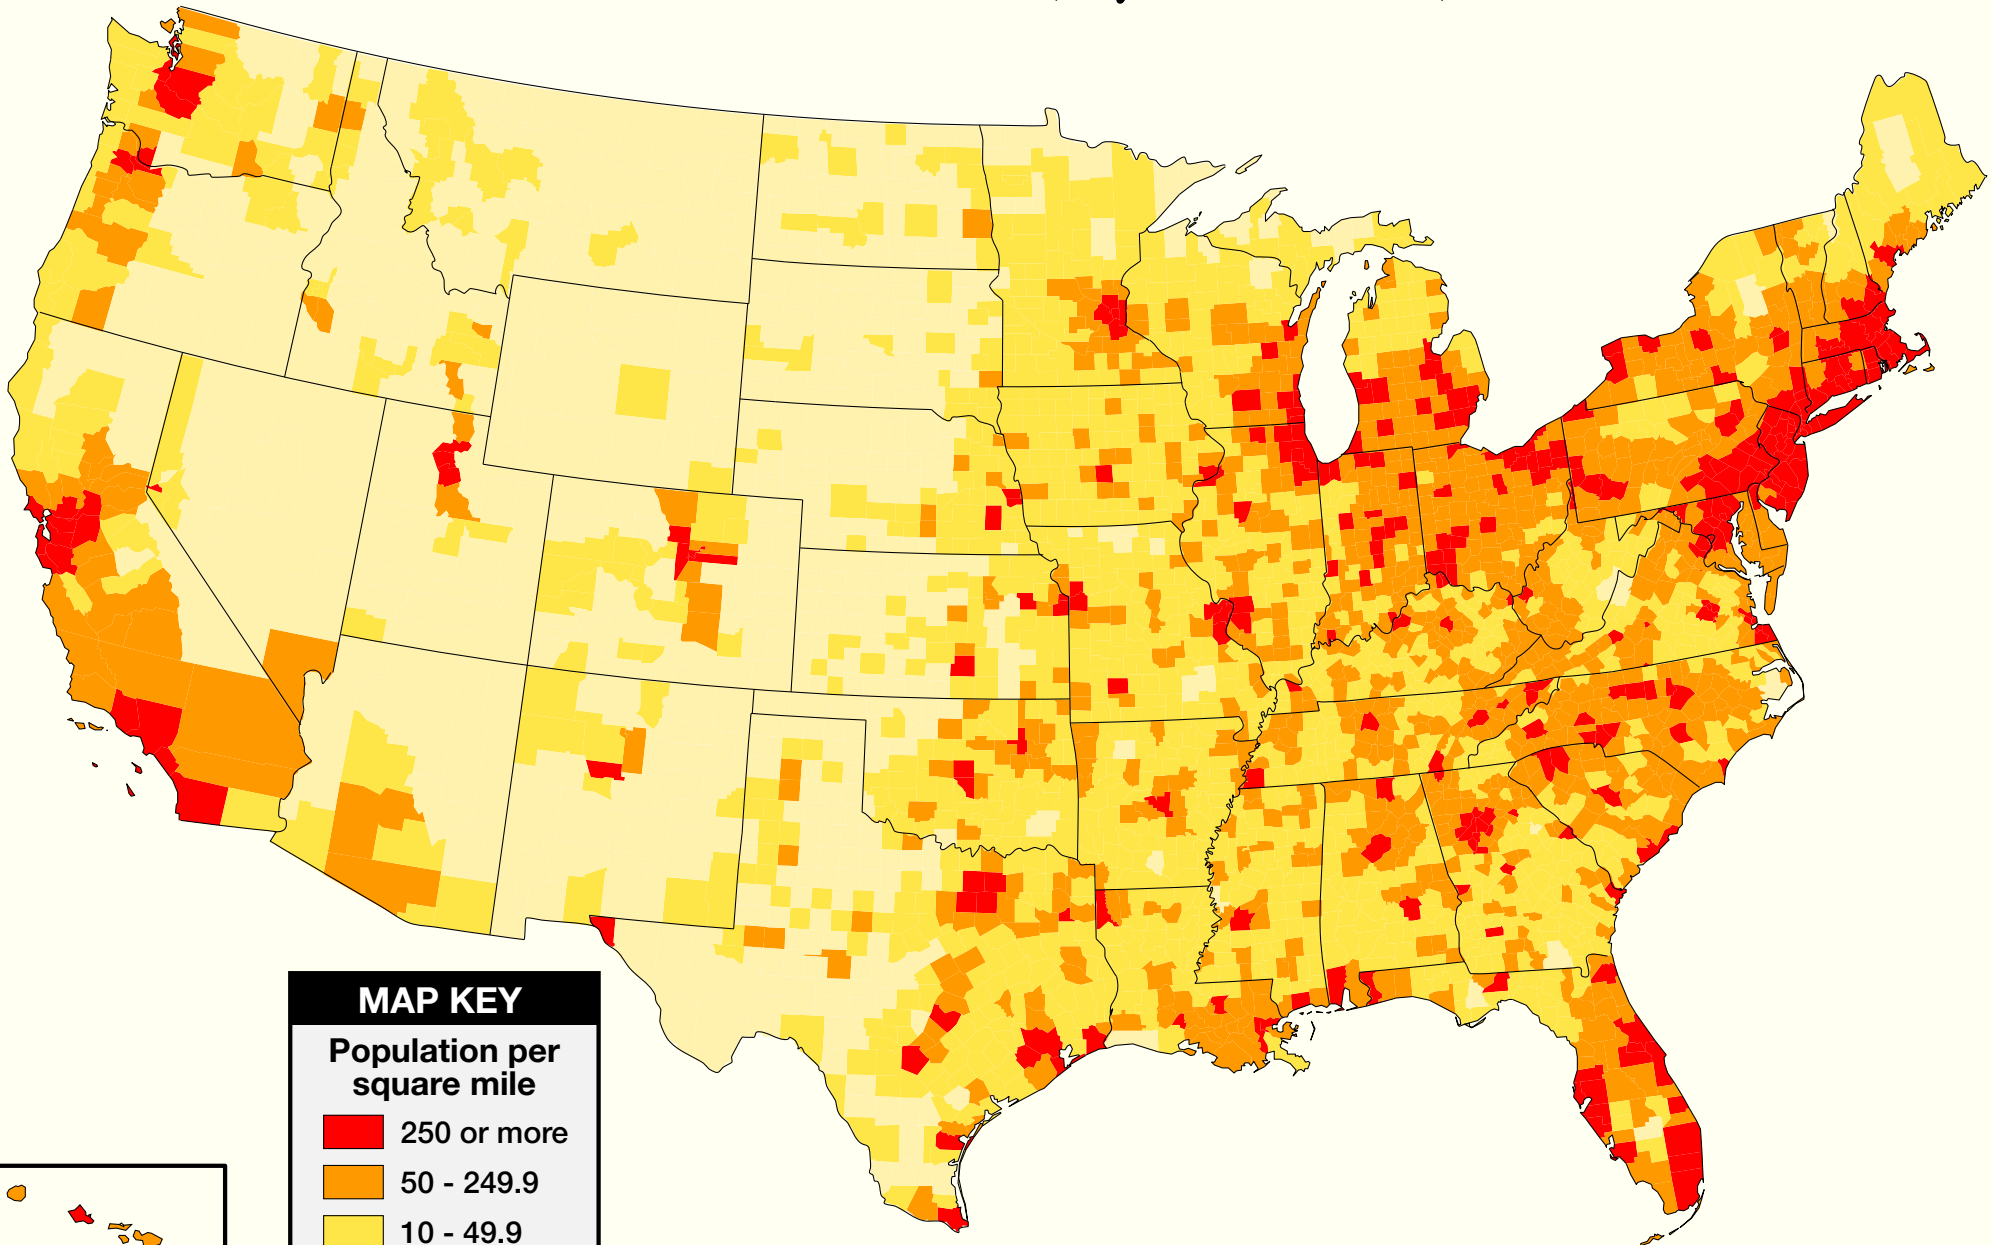

U.S. Population Density (By Counties)

MAP KEY

Population per
square mile

- 250 or more
- 50 - 249.9
- 10 - 49.9
- less than 10